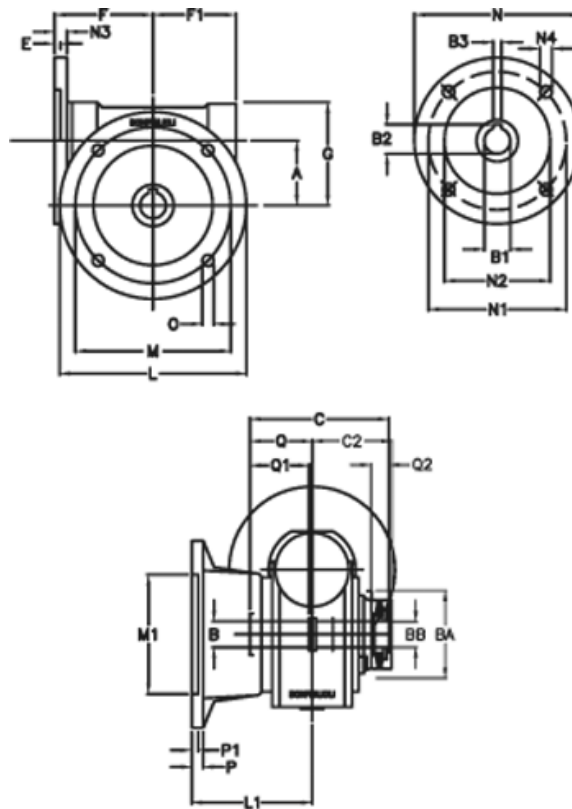

Article number: 390204402042236

Description: Worm Gear with Torque Limiter  
VF 44-L2-F-20-P63B5

## Measures

a = 44.60	C2 = 48	m = 87	P = 9
B = 18	Description = VF 44F-xx-63B5	M1 = 60	P1 = 7
B1 E7 = 11	E = 2.0	N = 140	Q = 32.0
B2 = 12.8	F = 65	N1 = 115	Q1 = 32
B3 H9 = 4	F1 = 54	N2 = 95	Q2 = 12
BA = 40	g = 71	N3 = 10.5	
BB H7 = 11	L = 110	N4 = 9.5	
C = 79	L1 = 60.5	O = 8.5	